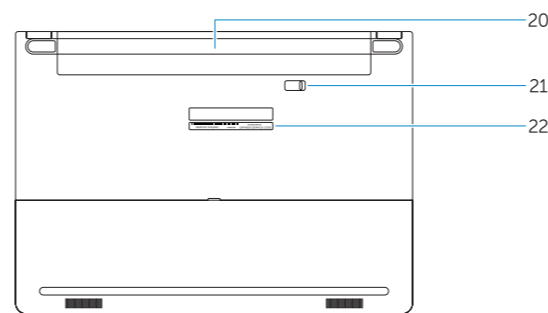

Dell.com/contactdell

Dell.com/regulatory_compliance

P63G

P63G001

Latitude 14-3470

Features

[Značajke](#) | [Jellemzők](#) | [Характеристики](#) | [Funkcije](#)

1. Camera
2. Camera-status light
3. Microphone
4. Power button (No LED indicator)
5. Security-cable slot
6. VGA connector
7. USB 2.0 connector
8. Memory card reader
9. Fingerprint reader (optional)
10. Battery-status light
11. Hard-drive activity light
12. Power-status light
13. Speakers
14. Touchpad
15. Headset connector
16. USB 3.0 connector (2)
17. HDMI connector
18. Network connector
19. Power connector
20. Battery
21. Battery release latch
22. Service-tag label