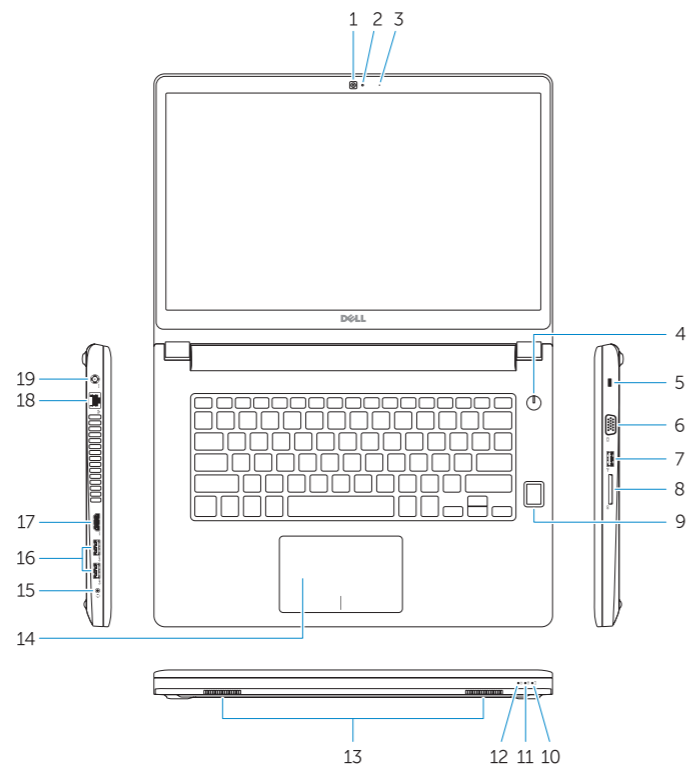

Dell.com/contactdell

Dell.com/regulatory_compliance

P63G

P63G001

Latitude 14-3470

Features

[Značajke](#) | [Jellemzők](#) | [Характеристики](#) | [Funkcije](#)

1. Camera
2. Camera-status light
3. Microphone
4. Power button (No LED indicator)
5. Security-cable slot
6. VGA connector
7. USB 2.0 connector
8. Memory card reader
9. Fingerprint reader (optional)
10. Battery-status light
11. Hard-drive activity light
12. Power-status light
13. Speakers
14. Touchpad
15. Headset connector
16. USB 3.0 connector (2)
17. HDMI connector
18. Network connector
19. Power connector
20. Battery
21. Battery release latch
22. Service-tag label